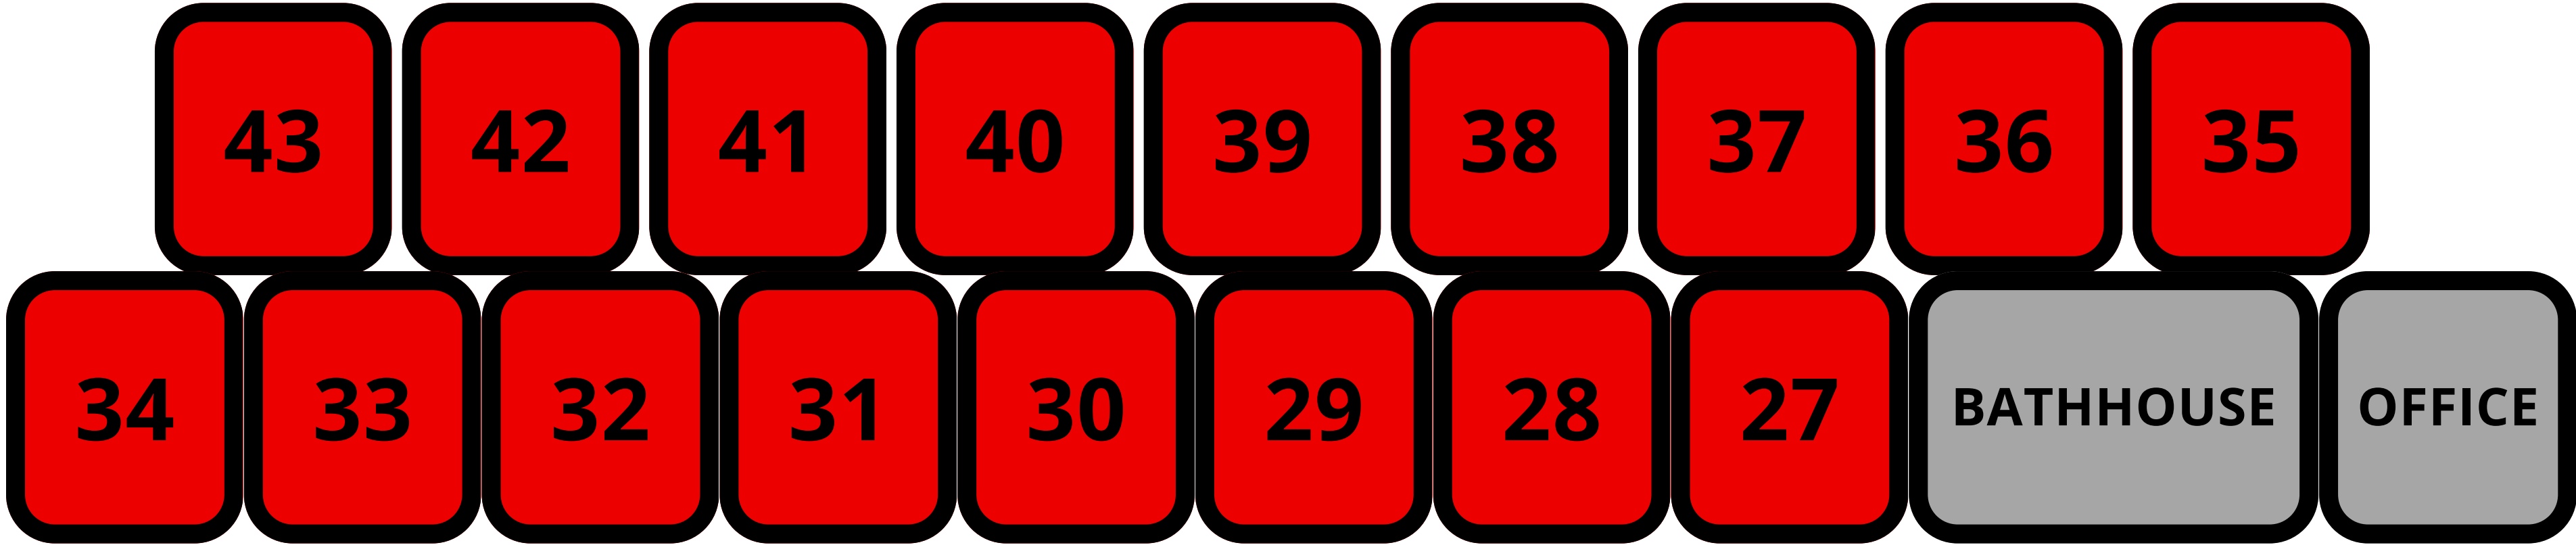

4641 Devane Road SW

Waterway Family Campground

- = NO Reservations
- = OPEN for Reservations

PARKING

Water Front